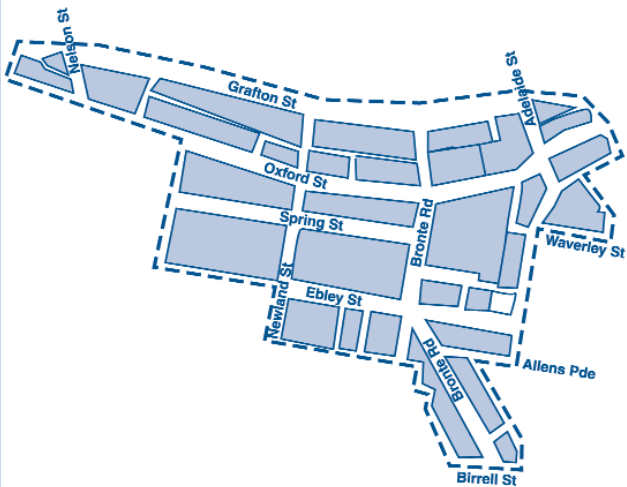

Parking Space Levy – Category 2 Bondi Junction

*This map is for use as a guide for liable areas under the Parking Space Levy Act.
For detailed information, please call 1300 139 817,
8.30am – 5.00pm Monday to Friday*